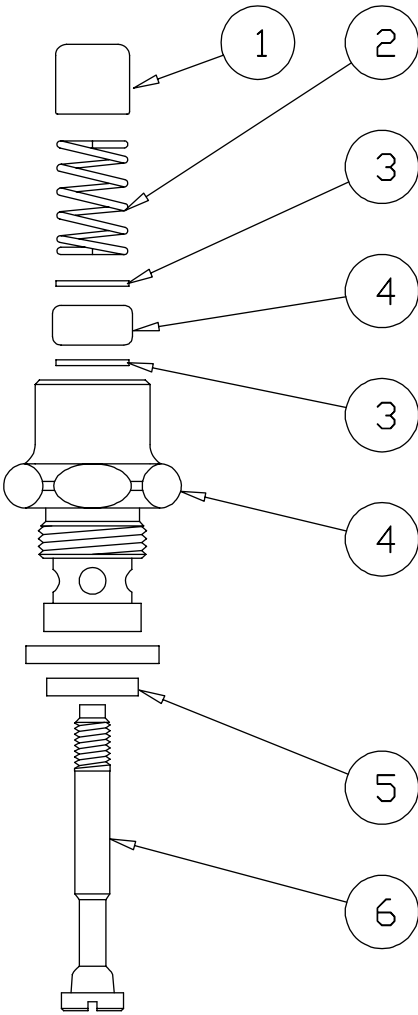

# BONNET ASSEMBLIES

**Bonnet Assembly - 002856-40**

- |   |               |           |
|---|---------------|-----------|
| 1 | Button, Push  | 000753-25 |
| 2 | Spring        | 000895-45 |
| 3 | Washer        | 000974-45 |
| 4 | Stem, Packing | 001100-45 |
| 5 | Bonnet        | 000608-25 |
| 6 | Washer, Seat  | 012915-45 |

**Bonnet Assembly - 163A**

- |   |                         |           |
|---|-------------------------|-----------|
| 1 | Asm, Spindle and Insert | 002586-25 |
| 2 | O-Ring, Insert          | 001062-45 |
| 3 | O-Ring, Spindle         | 001063-45 |
| 4 | Screw, Washer, Seat     | 000933-45 |